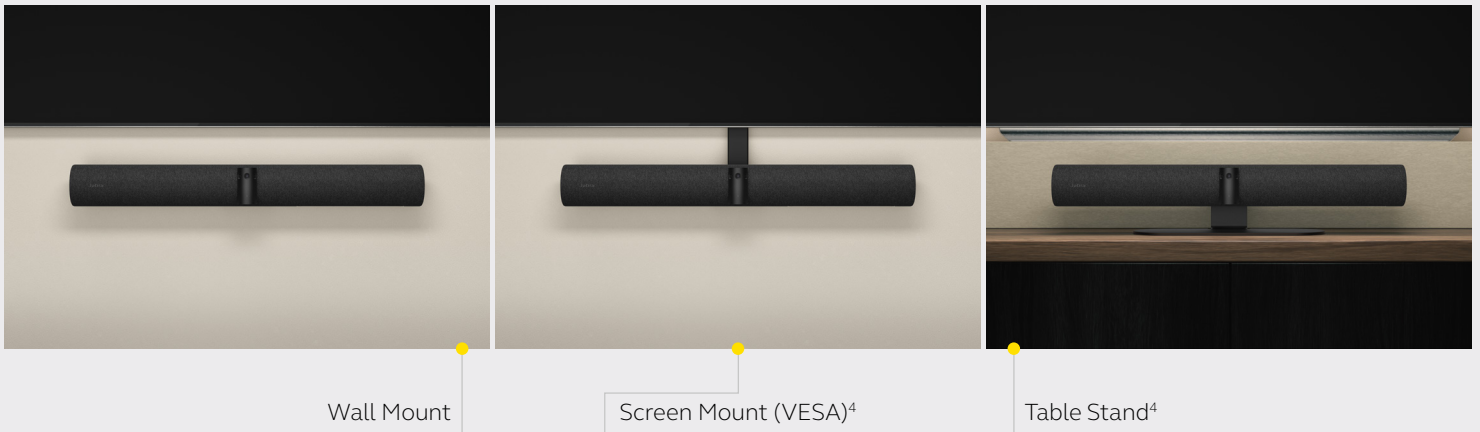

FEATURES	BENEFITS
Video	180° field of view	Wall-to-wall natural view without distortion
	Panoramic-4K quality	Everyone looks sharp and in focus
	Virtual Director	Detecting active speakers and framing accordingly for dynamic and engaging meetings
Audio	Microphones	8 beamforming microphones for crystal clear conversations
	Speakers	4 speakers in vibration-free, stereo setup for high-definition audio
Ease of use	Whiteboard sharing	Captures anything you write on a whiteboard in real-time, enhancing readability
	Safety Capacity Insights	Real time notifications in case room occupancy guidelines are breached
	Room Usage Insights	Visual dashboard data enables you to analyze meeting history and reconfigure office spaces accordingly
	Plug-and-play connectivity	Instant collaboration
Compatibility	Certified for use with Microsoft Teams, Zoom and optimized for all leading UC platforms. For compatibility information go to jabra.com	

³ Remote control sold separately

⁴ Table Stand and Screen Mount sold separately